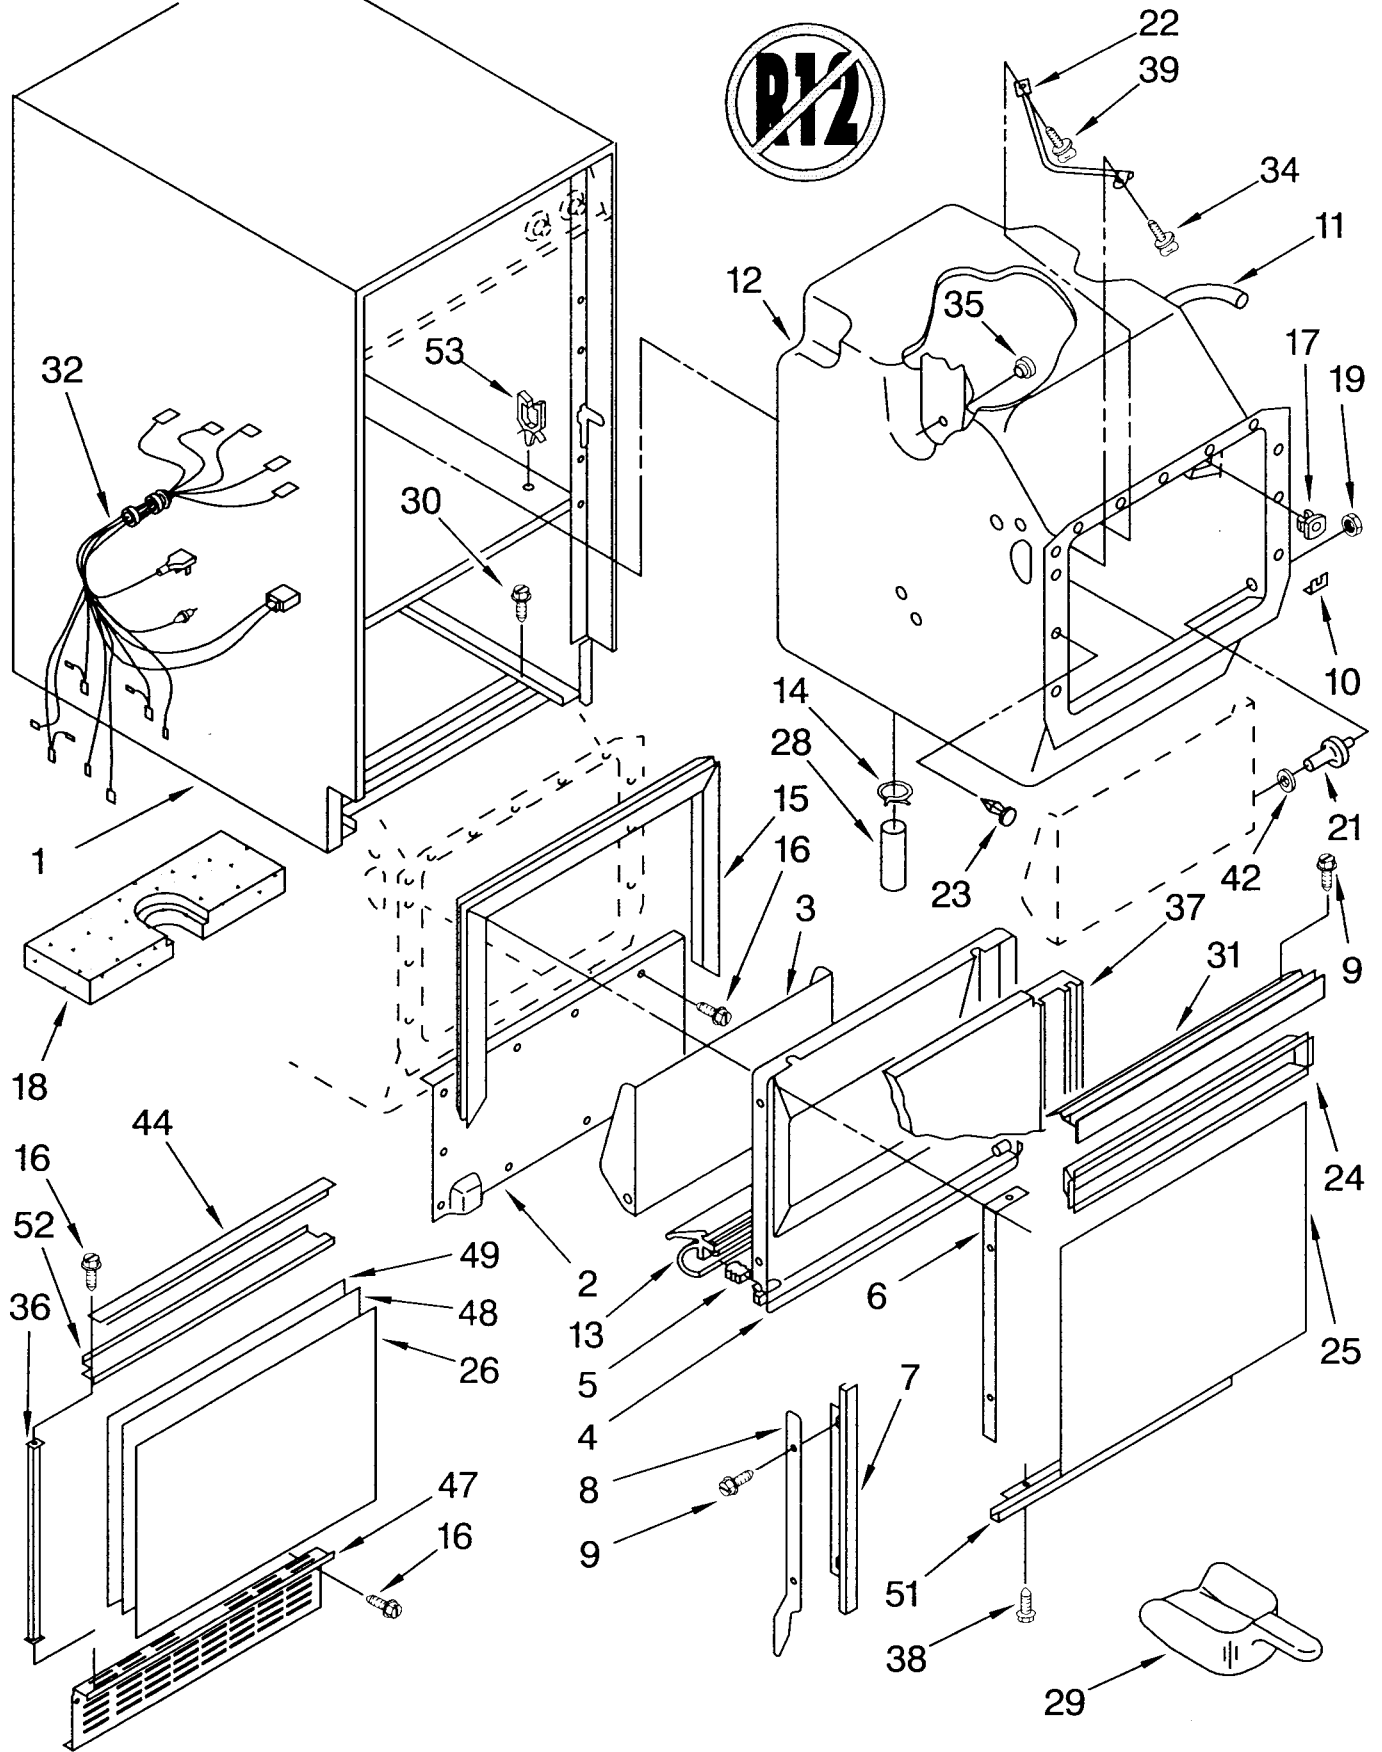

# CABINET LINER AND DOOR PARTS

ICE CUBE  
MAKER

**KitchenAid®**

For Model: KUIS185EBL0

1	2175696	Shell
2	2175619	Front, Shell
3	756330	Door, Inner Bin
4	758655	Liner, Door
5	593192	Plug, Hinge
6	593104	Strip, Tapping (2)
7	2175684	Trim, Door (2)
8	593184	Rail, R.S.
	593185	Rail, L.S.
9	681459	Screw, 8-32 x 5/8 (6)
10	758492	Washer (2)
11	759213	Tube, Water Fill
12	2180752	Liner (Includes Illus. 10, 11, 17, 19, 21, and 35)
13	2172898	Gasket, Bottom
14	596023	Clamp (2)
15	758921	Gasket
16	487909	Screw #8 x 1/2
17	596807	Grommet
18	756891	Insulation, Bottom, Foam
19	681542	Nut
21	758220	Stud (2)
22	593183	Well, Bin Thermostat
23	596812	Clip, Panel (12)
24	2175686	Pocket, Handle
25	758746	Panel, Exterior
26	758720	Panel, Outer
28	593577	Connector, Hose
29	585158	Scoop
30	680811	Screw, 10-32 x 3/8
31	2175685	Handle, Recessed
32	2174781	Harness, Cabinet
34	680930	Thumbscrew, 10-1/2
35	596715	Well Nut (3)
36	2175688	Trim, Side (2)
37	758608	Insulation, Door
38	681196	Screw
39	681419	Thumbscrew
42	681613	Washer
44	2175689	Trim, Top And Bottom
47	758769	Grill, Front
48	758770	Panel, Filler
49	758771	Panel, Inner
51	2175683	Trim, Door (Lower)
52	2175604	Support, Front
53	758844	Retainer, Wire

978028 Valve, Access (1/2")  
978029 Valve, Access (5/8")  
978030 Valve, Access (3/4")

LITERATURE PARTS

LIT2175674 Use & Care Guide  
LIT2175675 Instructions, Installation  
LIT2180830 Service and Wiring Sheet